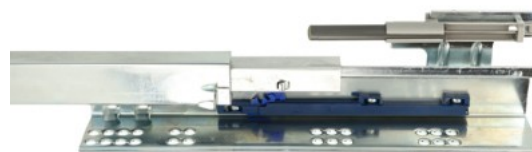

PRODUCT SHEET

Description:

Invis. Full Ext. Slide, Self Closing, BZP, 400mm, W/Bracket F/Soft Pump Installation, Pump To Be Bought Separately. Item, 16.13.510-0

Item number:

16.13.503-0

Units	Box	Carton	HS Code	Barcode
Pair	1	5	8302420090	
				5704866064606

SISO A/S

Mileparken 11
DK-2740 Skovlunde
Denmark
VAT: 24786013

Phone +45 45 830 900

www.siso.dk
siso@siso.dk

Danske Bank
Nytrov Branch
Copenhagen
SWIFT: DABADKKK

Account no.
4180 3112 112936
IBAN Account
DK7230003112112936