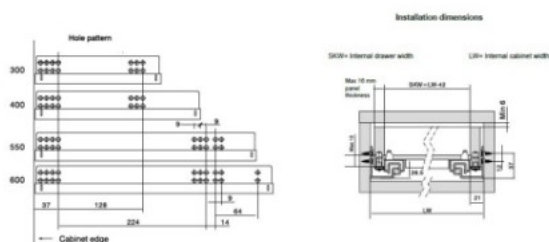

PRODUCT SHEET

Description:

Invis. Full Ext. Slide, Self Closing, BZP, 400mm, W/Bracket F/Soft Pump Installation, Pump To Be Bought Separately. Item, 16.13.510-0

Item number:

16.13.503-0

Units	Box	Carton	HS Code	Barcode
Pair	1	5	8302420090	
				5704866064606

SISO A/S

Mileparken 11
DK-2740 Skovlunde
Denmark
VAT: 24786013

Phone +45 45 830 900

www.siso.dk
siso@siso.dk

Danske Bank
Nytrov Branch
Copenhagen
SWIFT: DABADKKK

Account no.
4180 3112 112936
IBAN Account
DK7230003112112936