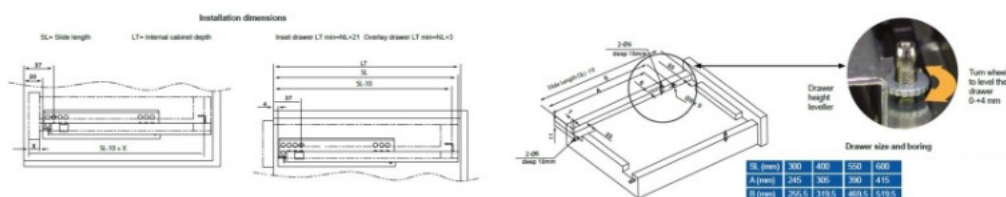

PRODUCT SHEET

Description:

Invis. Full Ext. Slide, Self Closing, BZP, 400mm, W/Bracket F/Soft Pump Installation, Pump To Be Bought Separately. Item, 16.13.510-0

Item number:

16.13.503-0

Units	Box	Carton	HS Code	Barcode
Pair	1	5	8302420090	
				5704866064606

SISO A/S

Mileparken 11
DK-2740 Skovlunde
Denmark
VAT: 24786013

Phone +45 45 830 900

www.siso.dk
siso@siso.dk

Danske Bank
Nytrov Branch
Copenhagen
SWIFT: DABADKKK

Account no.
4180 3112 112936
IBAN Account
DK7230003112112936